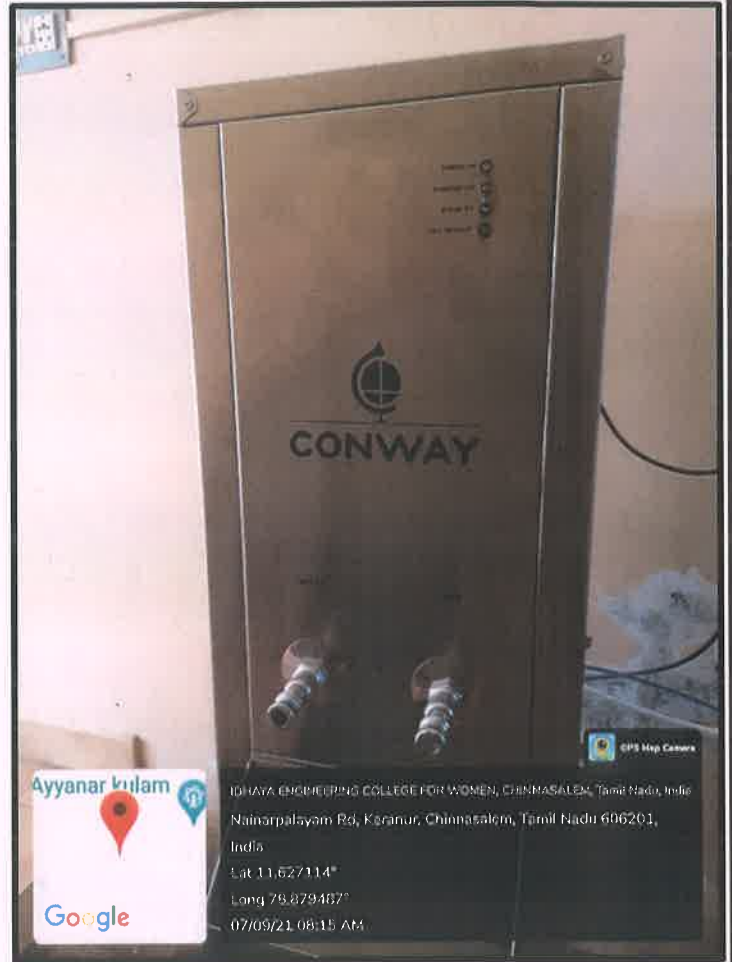

WATER PURIFIER –HOSTEL BLOCK

Ayyanar kulam
IDHAYA ENGINEERING COLLEGE FOR WOMEN, CHINNASALEM, Tamil Nadu, India
Nainarpalayam Rd, Keranur, Chinnasalem, Tamil Nadu 606201, India
Lat 11.627114*
Long 78.879487*
07/09/21 08:15 AM

Manvi
Dr.R.GURUMANI, M.E., Ph.D., M.B.A., M.ISTE., F.I.E.,
PRINCIPAL
IDHAYA ENGG. COLLEGE FOR WOMEN
CHINNASALEM-606 201, KALLAKURICHI DT.