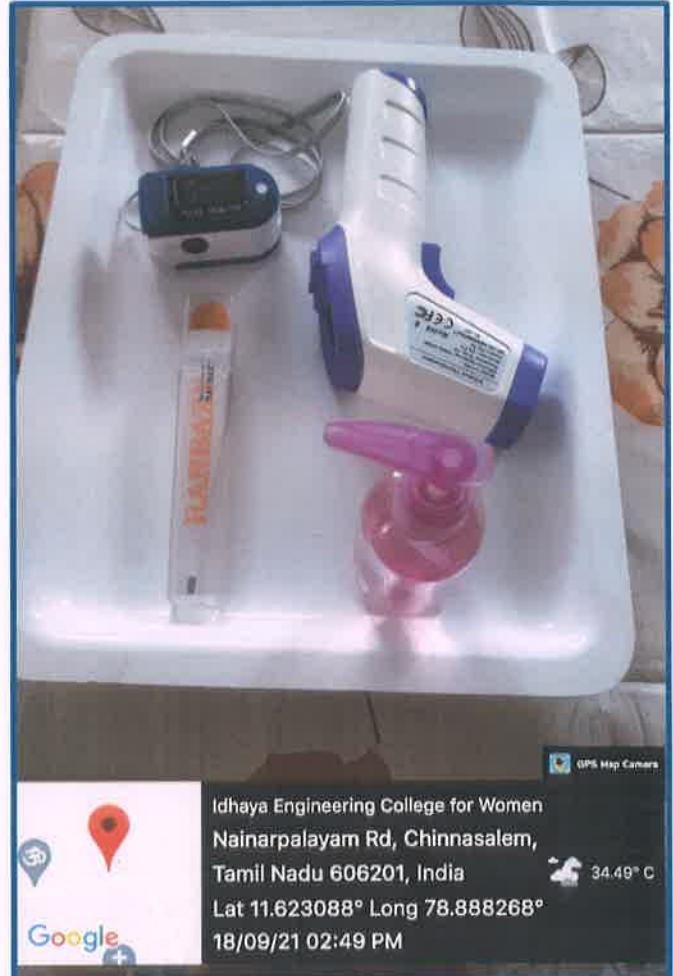

ST.THERESE BLOCK – MCC INSIDE VIEW (4)

Ramani
Dr. R. GURUMANI, M.E., Ph.D., M.B.A., M.ISTE., F.I.E.,
PRINCIPAL
IDHAYA ENGG. COLLEGE FOR WOMEN
CHINNASALEM-606 201, KALLAKURICHI DT.