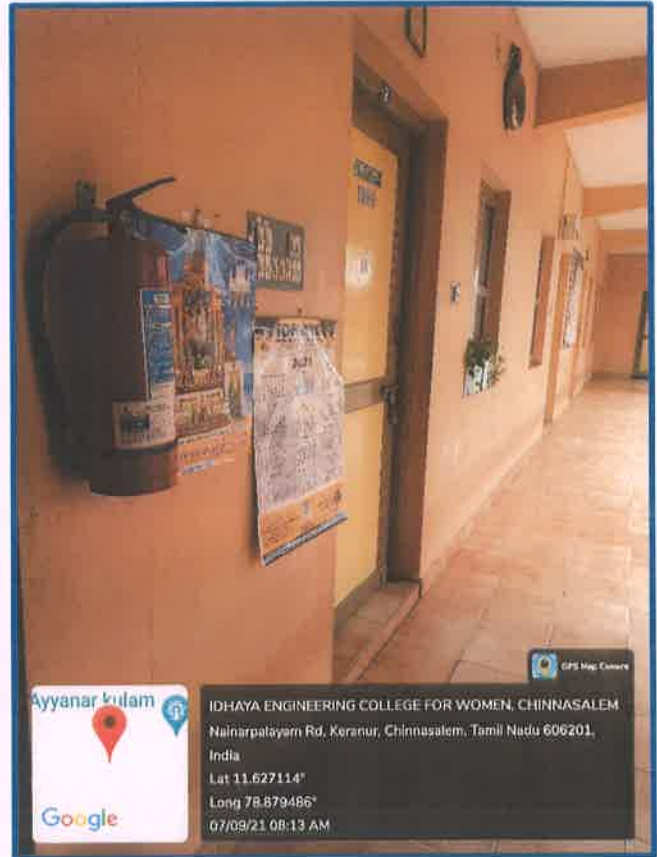

Phone: 04151-258325, 258326

Website: www.iecw.edu.in

Email ID: indhaya@iecw.edu.in

FIRE EXTINGUISHER – HOSTEL MESS

FIRE EXTINGUISHER – HOSTEL INSIDE

Heaveni

**Dr.R.GURUMANI, M.E., Ph.D., M.B.A., M.ISTE., F.I.E.,
PRINCIPAL
IDHAYA ENGG. COLLEGE FOR WOMEN
CHINNASALEM-606 201. KALLAKURICHI DT.**