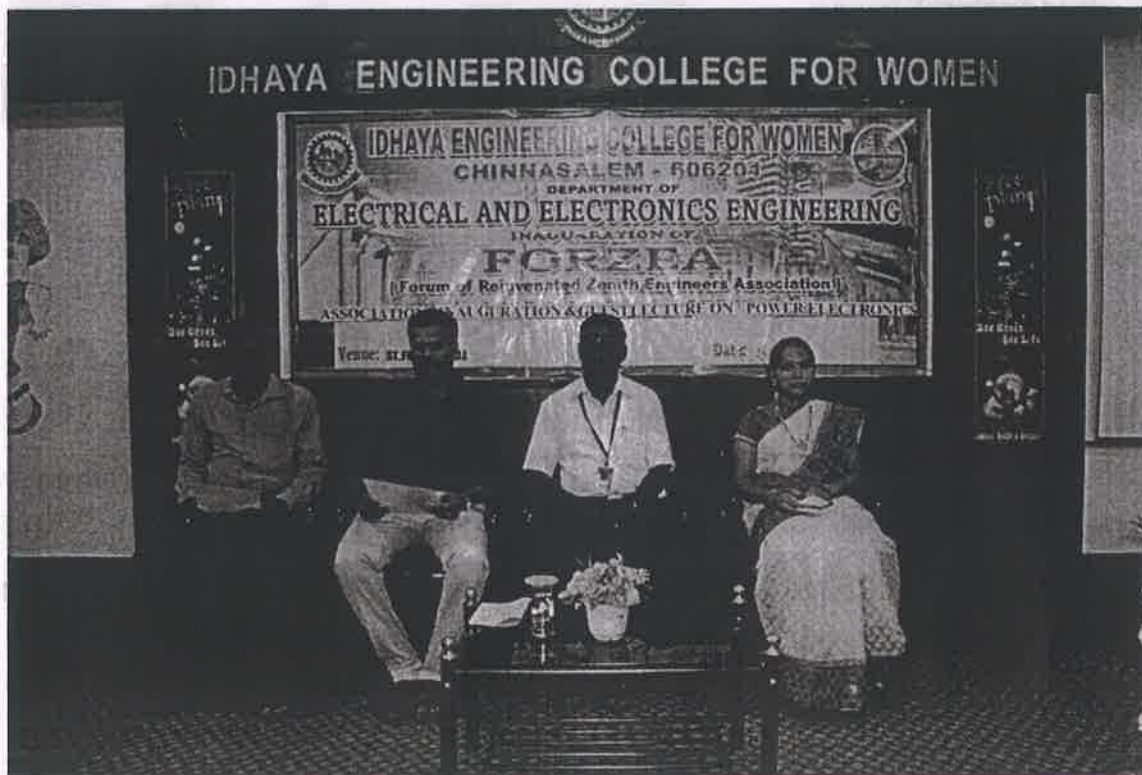

IDHAYA ENGINEERING COLLEGE FOR WOMEN

CHINNASALEM-606 201, VILLUPURAM DISTRICT, TAMIL NADU, INDIA.

Approved by AICTE, New Delhi, Affiliated to Anna University, Chennai.

An ISO 9001: 2008 Certified Institution

A Christian Minority Institution run by the Franciscan Sisters of the Immaculate Heart of Mary Society, Puducherry.

Phone: 04151-258325, 258326

Website: www.iecw.edu.in

Email ID: idhaya@iecw.edu.in

Ref: IECW/EEE/REPORT/2016

Date: 27 /09 /2016

Event Report

Name of Programme / Activity: Expert Lecture on “Researches in power electronics”			
Organized by: Department of EEE			
Date: 23-09-2016	Time:11:30am	Total Participants: 75	
Resource Person / Guest / Chief-Guest:			
S. No.	Name of the Resource Persons	Designation	Institution & Place
1.	Dr. K. Kalaiselvan	Associate Professor / EEE	Dr. NNCE, Tholudur

Dignitaries on the dais

neeni
Dr. R. GURUMANI, M.E., Ph.D., M.B.A., M. ISTE., F. E.,
PRINCIPAL
IDHAYA ENGG. COLLEGE FOR WOMEN
CHINNASALEM-606 201, KALLAKURICHI DT.